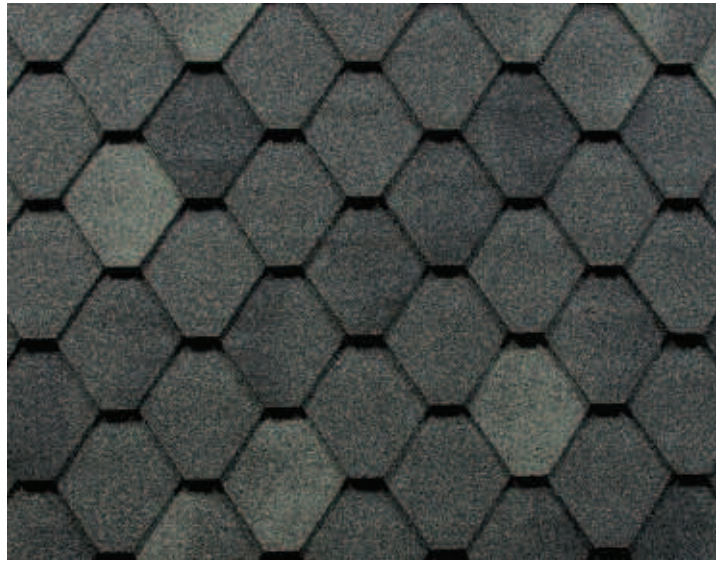

CASCADE™

Patent Pending

Signature Cut Shingles

color shown: Pewter Gray

CLASSIC STYLE IN A UNIQUE DESIGN

Cascade™ Signature Cut Shingles - The unmistakable diamond shape and four distinctive colors complement many classic architectural styles. Cascade™ features a fully transferable 50 year Limited Shingle Warranty* and our 110 mph Limited Wind Warranty*. The Scotchgard™ Algae Resistant Roofing System** warrants that Cascade™ will remain algae resistant for 20 years.

PABCO® Roofing Products

Recommended by professionals.

www.pabcoroofing.com

ANTIQUÉ BLACK

BLACK FOREST

OAKWOOD

PEWTER GRAY

FEATURES