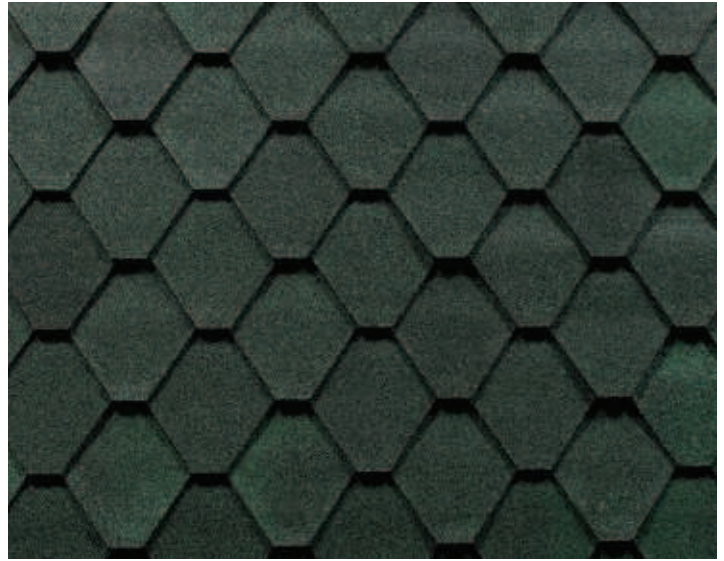

CASCADE™

Patent Pending

Signature Cut Shingles

color shown: Pewter Gray

CLASSIC STYLE IN A UNIQUE DESIGN

Cascade™ Signature Cut Shingles - The unmistakable diamond shape and four distinctive colors complement many classic architectural styles. Cascade™ features a fully transferable 50 year Limited Shingle Warranty* and our 110 mph Limited Wind Warranty*. The Scotchgard™ Algae Resistant Roofing System** warrants that Cascade™ will remain algae resistant for 20 years.

PABCO® Roofing Products

Recommended by professionals.

www.pabcoroofing.com

ANTIQUÉ BLACK

BLACK FOREST

OAKWOOD

PEWTER GRAY

FEATURES